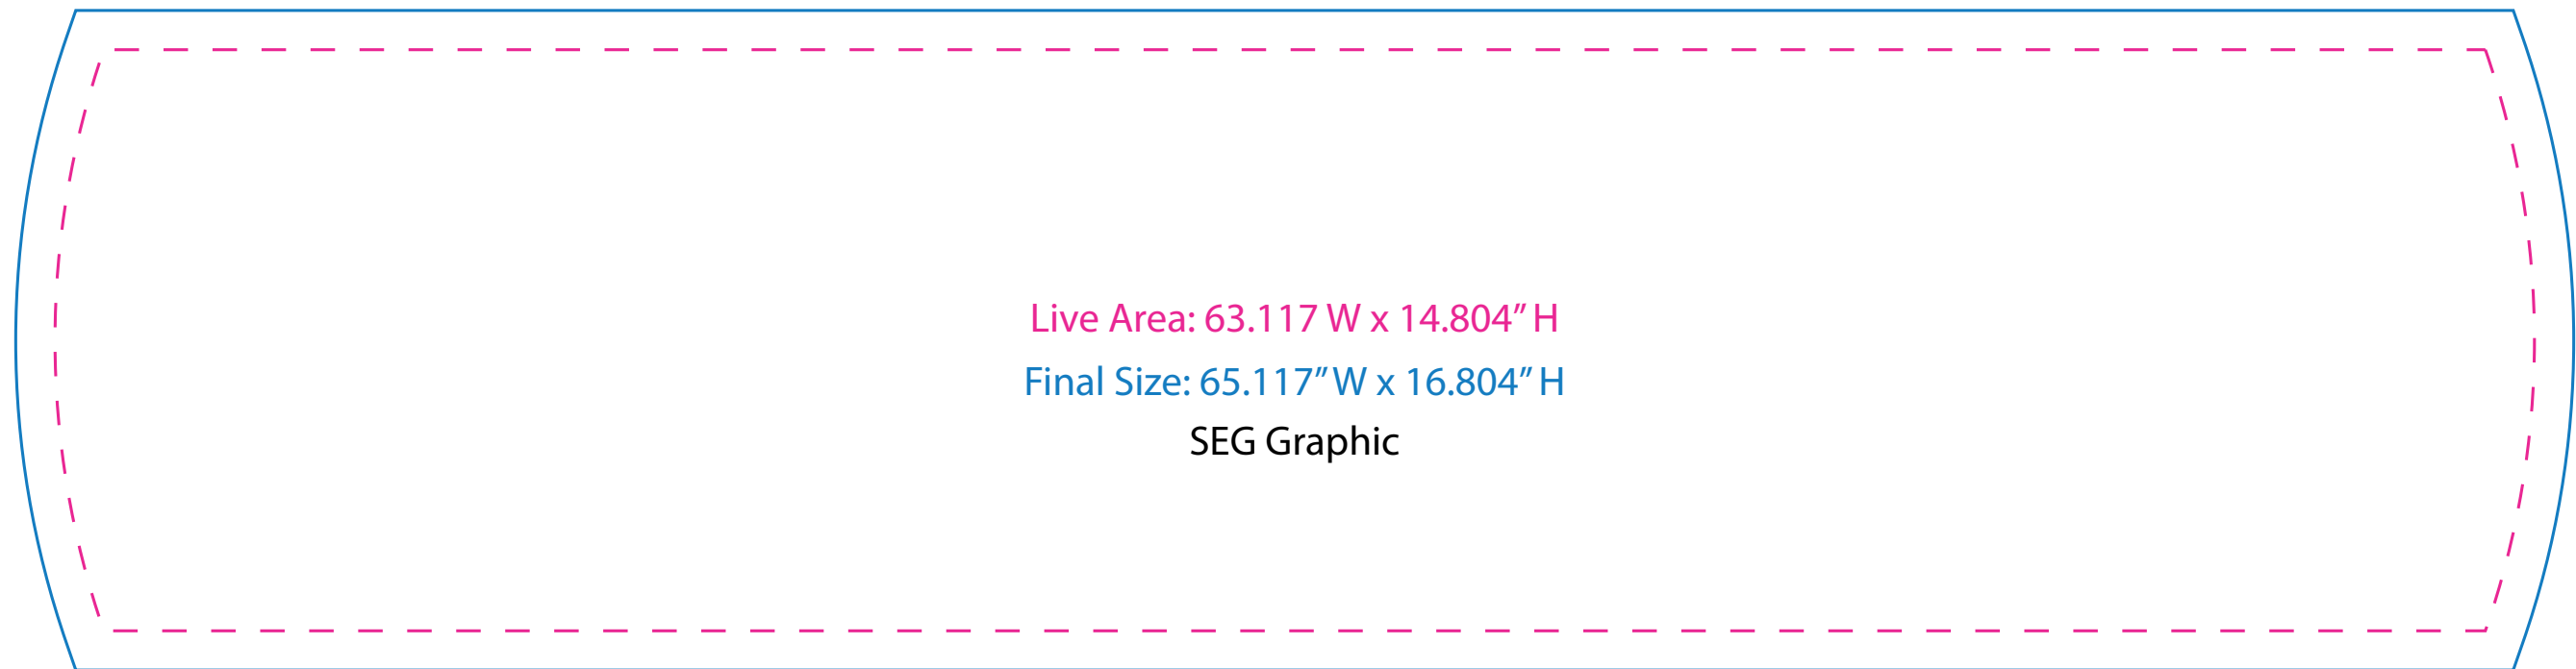

Graphic Template

NOTE: All Raster Art (jpg, tiff,psd, png, etc.) must be at least 100 dpi at print size.
Standard kits are often customized. Please check with Customer Service to ensure that this template matches your specific job.