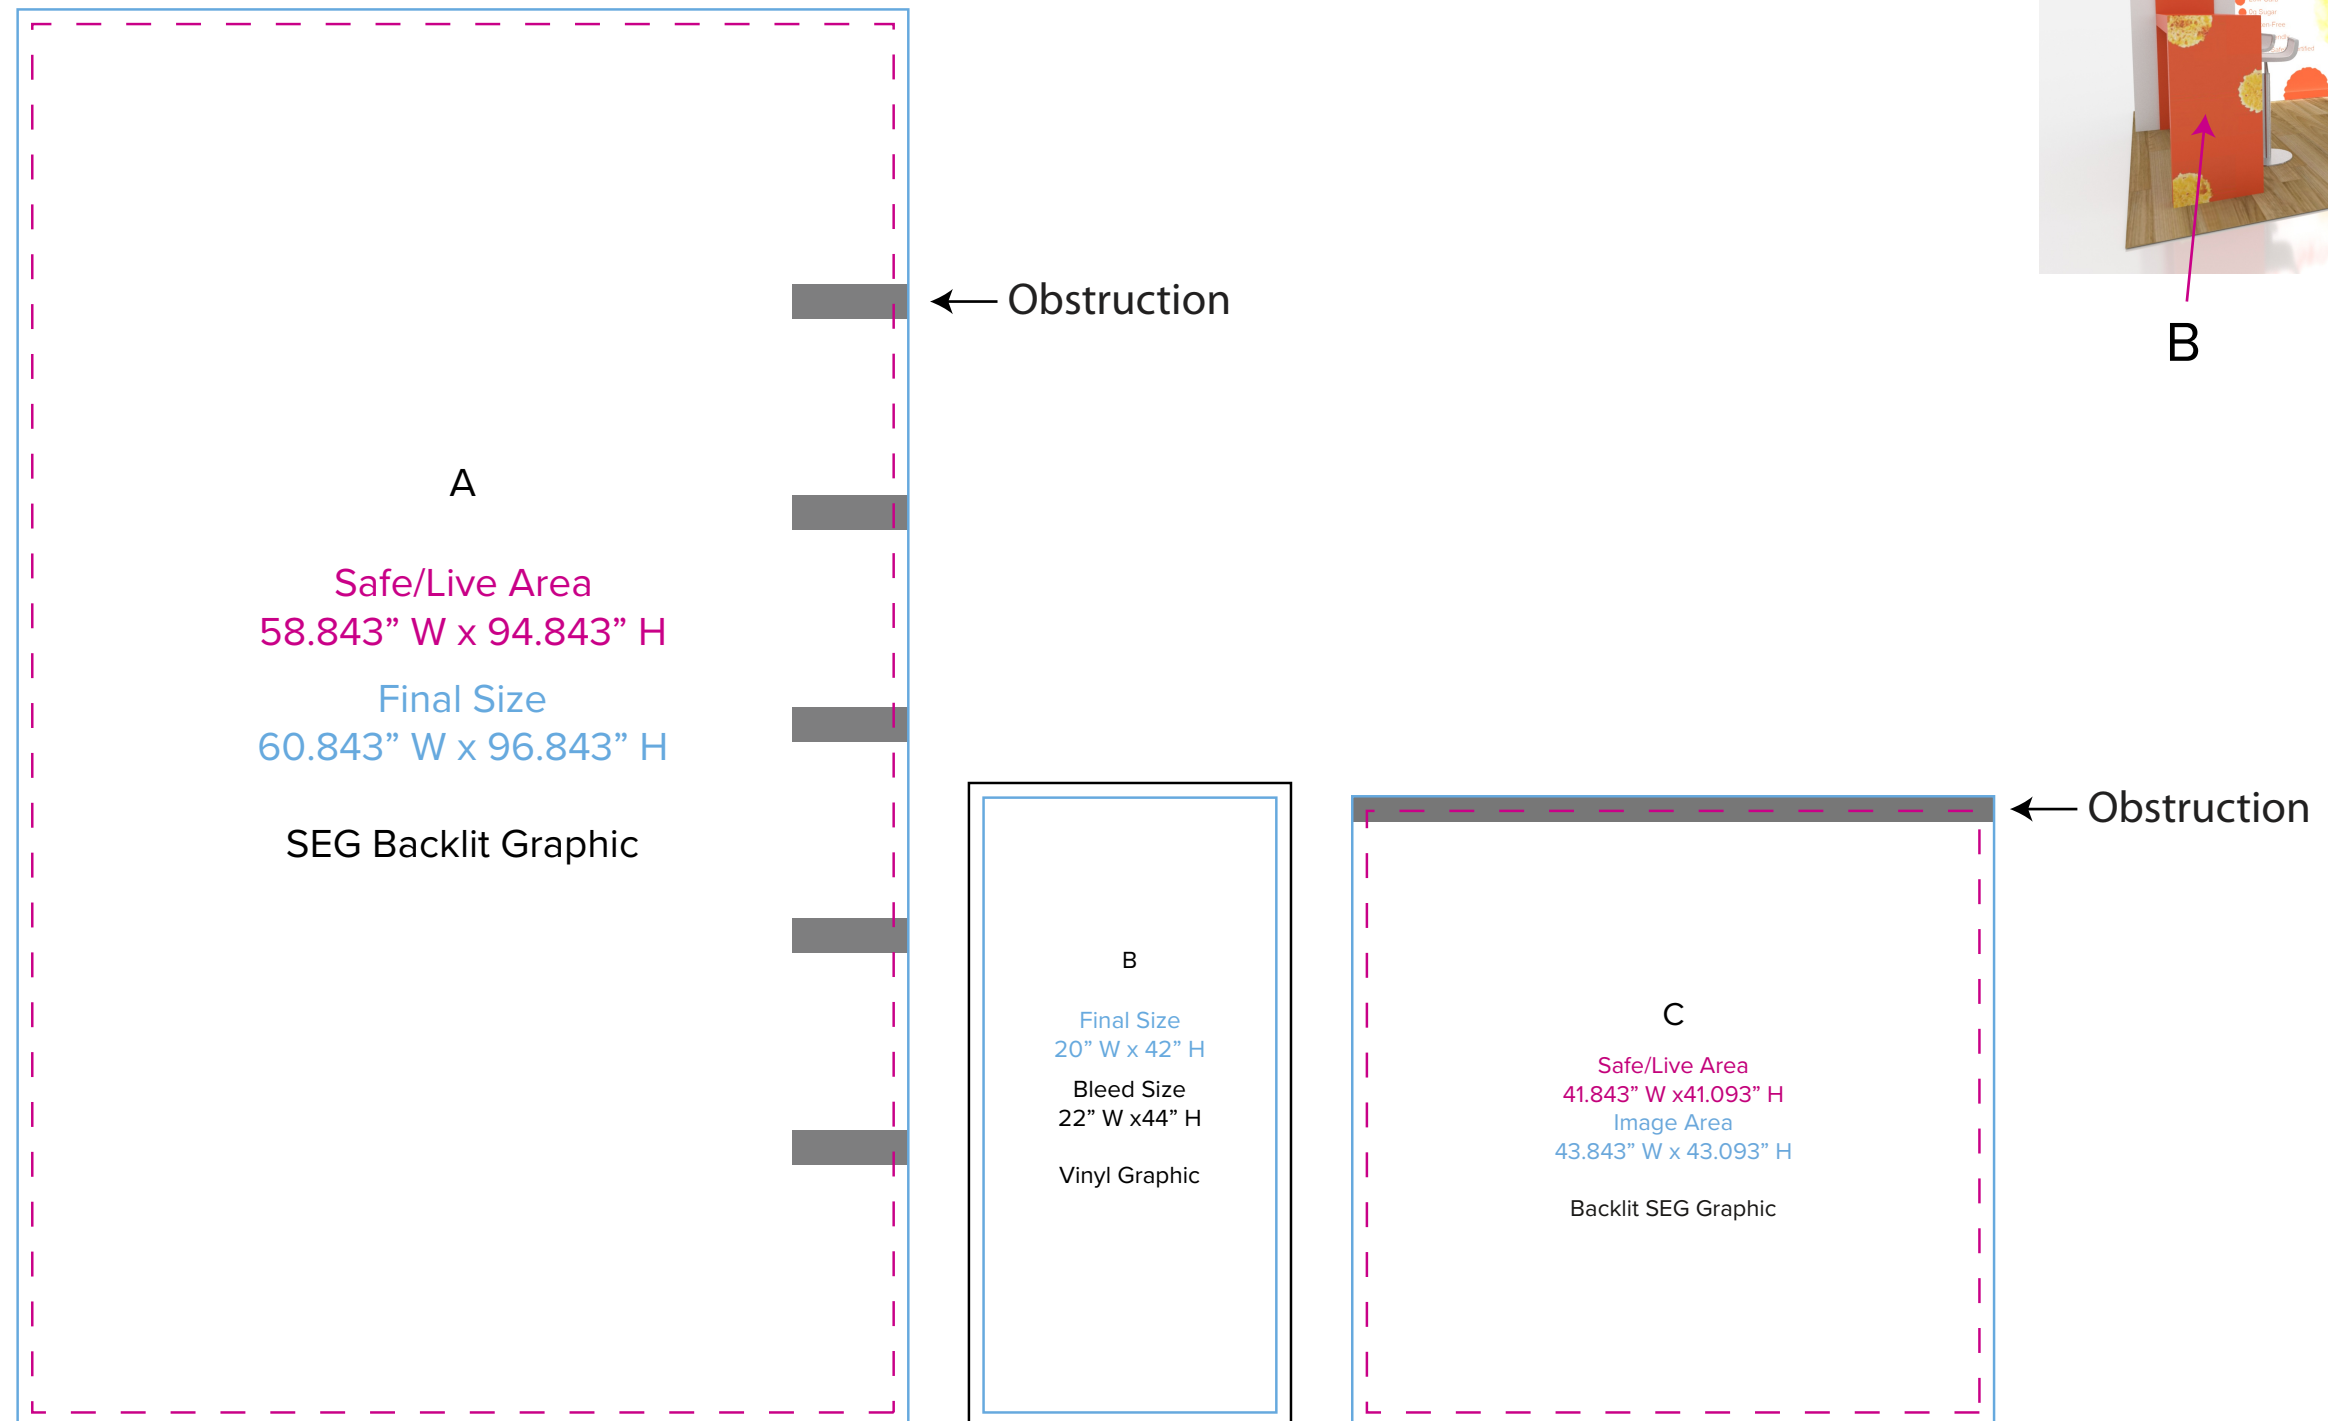

Graphic Template
10 x 10 Booth

NOTE: All Raster Art (jpg, tiff,psd, png, etc.) must be at least 100 dpi at print size.